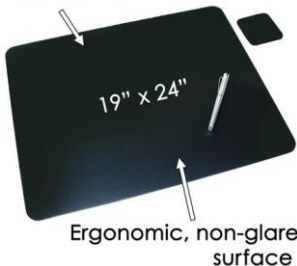

LEATHER DESK PAD WITH COASTER

Attractive, soft leather desk pads. Ergonomic, non-glare surface enables smoother writing for improved penmanship. Protects your desktop from scratches, stains, and spills. Provides a non-glare, anti-skid, anti-static dust-repelling surface. Soft leather pad with rounded corners. Ideal for boardrooms, hotel rooms, and reception areas. Includes 3" x 3" coaster.

Soft leather

Non-slip felt backing

ITEM #	DESCRIPTION	CASE QTY
1924LE	Leather Desk Pad w/ Coaster – 19"x24"	1
2036LE	Leather Desk Pad w/ Coaster – 20"x36"	1