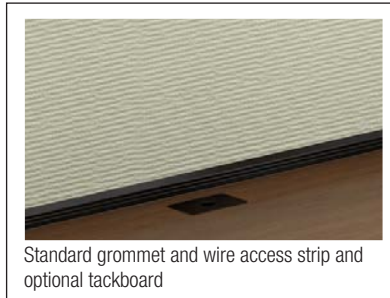

Executive Solutions

The contemporary-classic design of Ionic management suites offer style and function that will stand the test of time. With choices in layout, details and finishes, Ionic can reflect your company's culture.

FEATURES