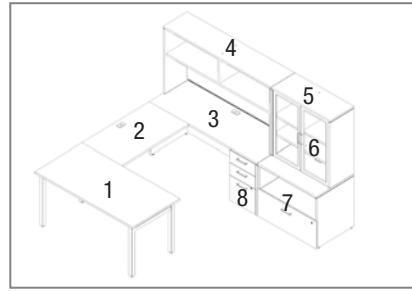

Pages 1 - 2

- 1 - ML7230DWL
- 2 - ML4224FB
- 3 - ML7224C
- 4 - ML72HO
- 5 - ML36HO
- 6 - ML36PHGD
- 7 - ML3624SLT
- 8 - ML22BBF