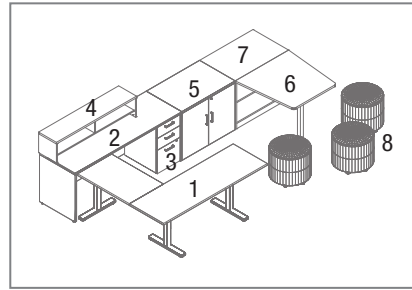

Brochure Desking Index

Cover

- 1 - MVL7260ET
- 2 - ML7224C
- 3 - ML22BBF
- 4 - ML54LDTS
- 5 - ML3624SCT
- 6 - ML3636WI
- 7 - ML3629OS
- 8 - MVL13007