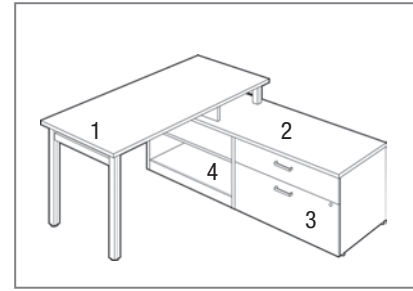

Page 6

- 1 - ML7230POL
- 2 - ML7224LT
- 3 - ML2136BF
- 4 - ML2136CO