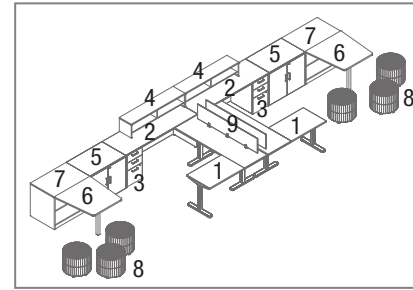

Wire Manager
ML24WM2
24W x 2D x 2H

Components

Brochure Desking Index

Cover

- 1 - MVL7260ET
- 2 - ML7224C
- 3 - ML22BBF
- 4 - ML54LDTS
- 5 - ML3624SCT
- 6 - ML3636WI
- 7 - ML3629OS
- 8 - MVL13007

Pages 5 - 6