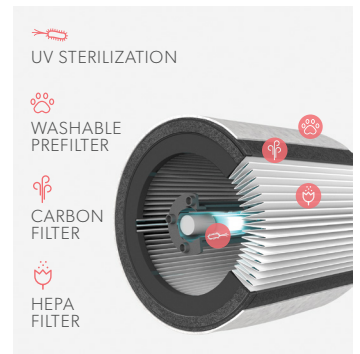

RESPONDS TO YOUR AIR

To ensure cleaner air for the whole room, TruSens responds to air quality feedback from a remote SensorPod™.

SENSES POLLUTANTS

TruSens clearly displays air quality information from the SensorPod™ so you can see that the purifier is effective.

DELIVERS AIR EVERYWHERE

PureDirect technology splits clean air into two streams, delivering purified air to every part of the room.

CAPTURES AND DESTROYS POLLUTANTS

DuPont™ HEPA Filters capture particulate matter down to 0.3 microns, while ultraviolet light sterilizes filters to prevent recirculation of live bacteria and viruses.