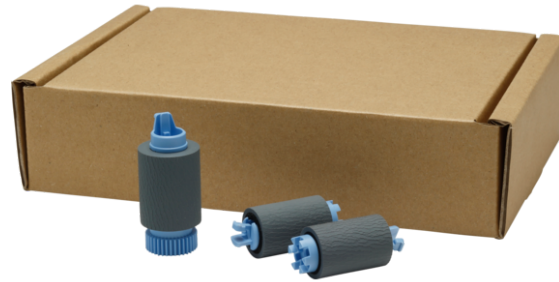

ProductSheet  
**HP PageWide Roller Kit (W1B45A)**

## Specifications

<b>Minimum dimensions (W x D x H)</b>	64 x 54 x 24 mm
<b>Minimum dimensions (W x D x H)</b>	2.52 x 2.12 x 0.94 in
<b>Weight</b>	0.03 kg
<b>Weight</b>	0.06 lb
<b>Package dimensions (W x D x H)</b>	209.55 x 139.70 x 50.80 mm
<b>Package weight</b>	0.11 kg
<b>UPC number</b>	190781994107
<b>Manufacturer Warranty</b>	One-year limited hardware warranty; For more info please visit us at <a href="http://support.hp.com">http://support.hp.com</a>
<b>What's in the box</b>	Tray Roller Kit