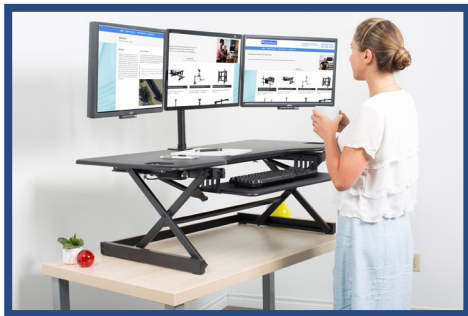

DADR-46

46" Adjustable Desk Riser with EVR

SHIPPING SPECS

CARTON DIMENSIONS (H X D X W)

7" x 48" x 26.25"

WEIGHT

52.45 LBS

HIGHLIGHTS

- EVR Enhanced Vertical Range from 5" to 20".
- 46" extra-wide desktop holds up to 3 monitors, laptop etc.
- Straight up and down motion minimizes required depth (23").
- Ergonomic retractable keyboard tray 25.6" x 11.25" will also hold a laptop if needed.
- Gas shocks hold up to 45 lbs.
- Rear grommet to route cables or add optional monitor arm (up to 3-monitor capacity).
- Works with optional floor stands DADR-FS2 or DADR-FSM to create complete fixed or mobile standing desk.
- Fully assembled and ready to use.
- Monitor arm not included (see Rocelco DM1, DM2, DM3).
- Available in black, white or teak.