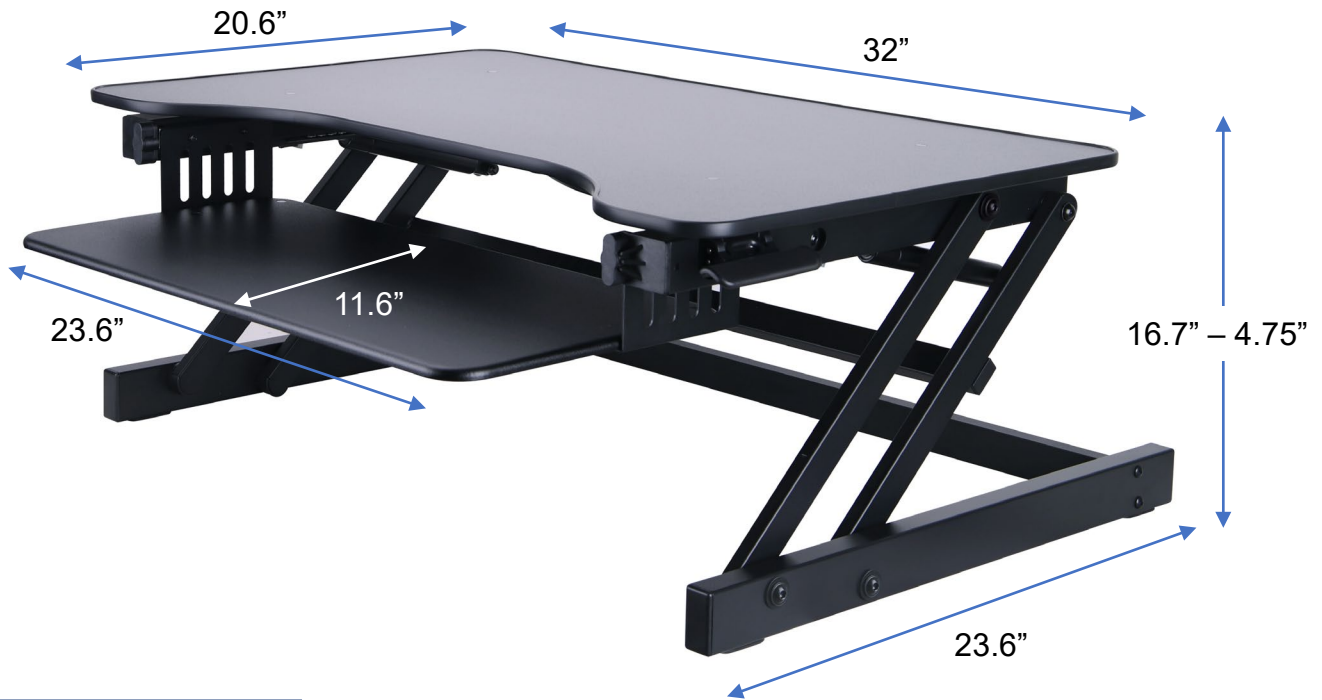

## 32" Adjustable Desk Riser with EVR

### SHIPPING SPECS

CARTON  
DIMENSIONS  
(H X D X W)

6.50" x 34.75" x 25.88"

WEIGHT

37 LBS

COLOR

MODEL #

UPC

### HIGHLIGHTS

- EVR 20% greater Enhanced Vertical Range - rises up to 16.7" and lowers down to 4.75", to optimize the ergonomic work position for people of all heights.
- 32" top can hold 2 monitors or laptops.
- Large 32" x 20.5" work surface.
- Includes full size 24" x 11.5" ergonomic retractable keyboard tray - holds keyboard or laptop.
- Gas shocks lift up to 30 lbs.
- Fully assembled and ready to use.
- Available in black, white or grey