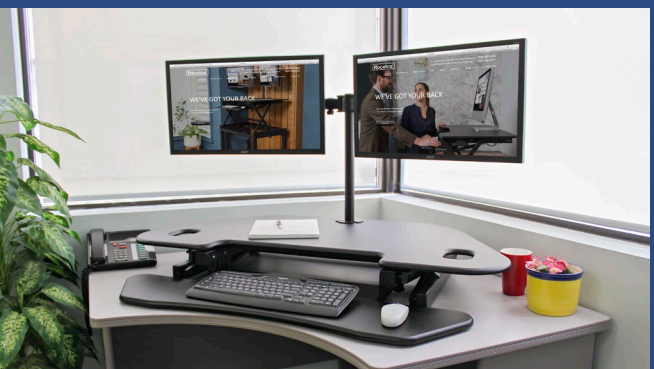

CADR-46

46" Corner Adjustable Desk Riser

SHIPPING SPECS

CARTON DIMENSIONS (H X D X W)

7.44" x 48" x 25.75"

WEIGHT

50 LBS

COLOR

HIGHLIGHTS

- EVR Enhanced Vertical Range - rises to 18" and lowers down to 5", to optimize the ergonomic work position for people of all heights.
- Optimizes the space on a corner desk or in a cubicle.
- Extra-wide 46" wide top can hold up to 3 monitors, a laptop, and more.
- Straight up and down motion minimizes required depth (23").
- Keyboard tray attaches in seconds and you're ready to go.
- Gas shocks hold up to 40 lbs.
- Grommet hole allows you to route cables or add an optional monitor desk mount (monitor arm not included).
- Available in black or teak.