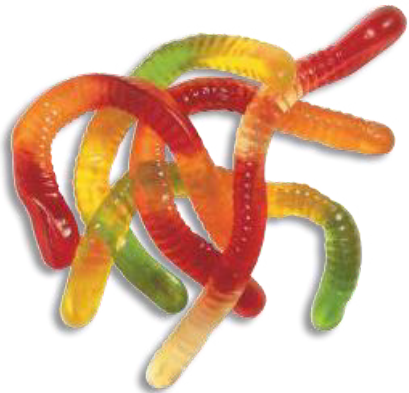

Dare

JUBES

DARE JUBES

Flavours: Raspberry, Lime, Pineapple, Orange, Anise

Product: #39510

Package: 1 x 30lbs / 13.6kg

SUPER SOFT JUBES ingredients include gelatin

Flavours: Raspberry, Lime, Pineapple, Orange, Anise

Product: #39430

Package: 1 x 30 lbs / 13.6 kg

SOUR JUBES

Flavours: Cherry, Lime, Lemon, Orange

Product: #39620

Package: 1 x 30lbs /13.6 kg

GUMMIES

GUMMI WORMS – 3.5"

Flavours: Strawberry/Pineapple,
Lemon/Lime, Cherry/Orange

Product: #39655

Package: 1 x 30 lbs / 13.6 kg

GUMMI BEARS

Flavours: Strawberry, Orange,
Lemon, Lime, Pineapple

Product: #39640

Package: 1 x 30 lbs / 13.6 kg

JELLY BEANS

FRUIT JELLY BEANS

Flavours: Anise, Grape, Cherry, Lime, Lemon,
Orange, Pineapple, Lemon, Strawberry

Product: #39610

Package: 1 x 35 lbs / 15.9 kg

CHERRY SOURS

Flavour: Cherry

Product: #39680