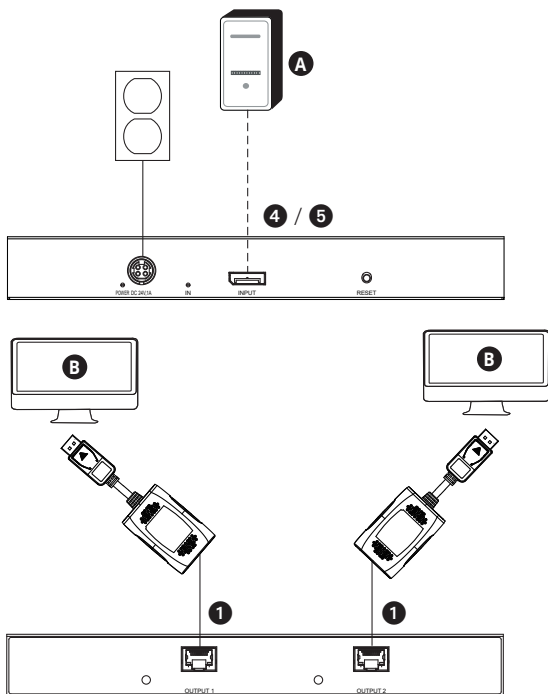

Installation Instalación / Installation / Installazione

B156E-002-8K-K