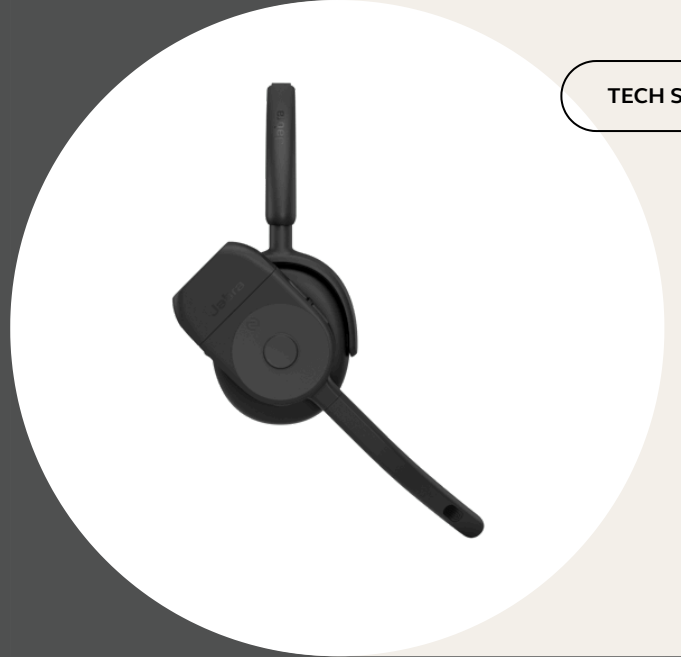

## PERFORM 75

# Hands-free, Bluetooth® headset built for retail shiftwork.

- › Push-to-Talk button for answers in an instant
- › Hot-swappable battery to minimize downtime
- › Wipe-clean design for easy sanitization
- › Universally compatible with any voice-led app
- › Modular design and simple pairing for seamless shift transitions
- › Flexible and lightweight for non-stop comfort

## Technical Specifications

<b>General info</b>	Box contents	Headset, Foam ear cushion, USB-C to USB-A cable, Quick start guide, safety information and warranty
	Packaging dimensions (WxHxD)	163.5mm x 170mm x 62mm   6.44in x 6.69in x 2.44in
	Main unit dimensions (WxHxD)	186.7mm x 47mm x 28.3mm   7.35in x 1.85in x 1.11in
	USB cable length	1.2m   4ft
	IP rating (main unit)	IP65
	LED features and functions	Battery status, Bluetooth pairing, Power indicator
	Certifications and compliance	FCC, ISED, CE, RoHS, REACH, Proposition 65, TCO 9
	<b>Audio</b>	Microphone type
Microphone sensitivity		-26dBFS/Pa
Microphone bandwidth		50Hz - 14000Hz
Speaker size		20mm   0.787in
Speaker frequency range		20Hz - 20000Hz
Audio codecs supported		AAC, CVSD, mSBC, SBC
Sidetone		Yes
Noise reduction on calls		Yes
Wind noise reduction		Yes
<b>Software &amp; Apps</b>	Compatible software and apps	Jabra Direct, Jabra SDK, Jabra Xpress
<b>Fit &amp; comfort</b>	Headset form factor	On-ear headband (neckband as accessory)
<b>Battery</b>	Talk-time	Up to 20 hours
	Push-To-Talk time	Up to 50 hours
	Removable battery	Yes
	Corded charging (cable dependent)	USB-C
	Charging time	Up to 180 minutes
	Battery status indicator	LED
	Standby time	Up to 7 Days
	Battery type	Rechargeable lithium-ion battery
	User exchangeable battery	Yes
<b>Connectivity</b>	Connectivity	Bluetooth®
	Bluetooth profiles	A2DP v1.4, HFP v1.8, HSP v1.2
	Bluetooth version	5.3
	Customizable button	Yes
	Operating range (Bluetooth®)	Up to 100m   300ft
	Bluetooth pairing list	1 Bluetooth® device
	QR code pairing	Yes
	Auto power on	Yes
	Auto power off	Yes