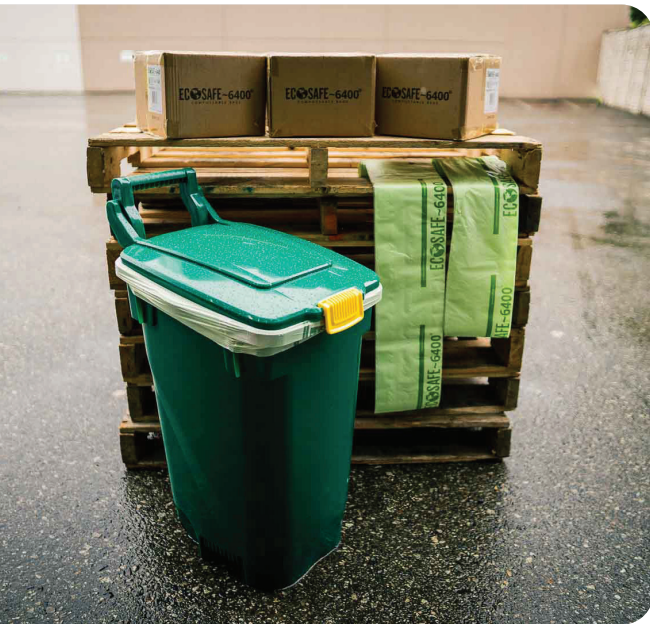

ECOSAFE®

COMPOSTABLE BAGS & LINERS

FOR COLLECTION IN MUNICIPAL PROGRAMS, WHERE APPROVED.
POUR LA COLLECTE DANS LES PROGRAMMES MUNICIPAUX, OÙ APPROUVÉS. CERT #890992

- ✓ Star-seal bottoms conform to the shape of every bin to maximize carrying capacity
- ✓ Extra Strong - Puncture, tear, and zipper resistant
- ✓ Keeps bins smelling fresh
- ✓ Widest range of stocked sizes and custom sizes available
- ✓ Certified compostable and composter approved
- ✓ Made in North America