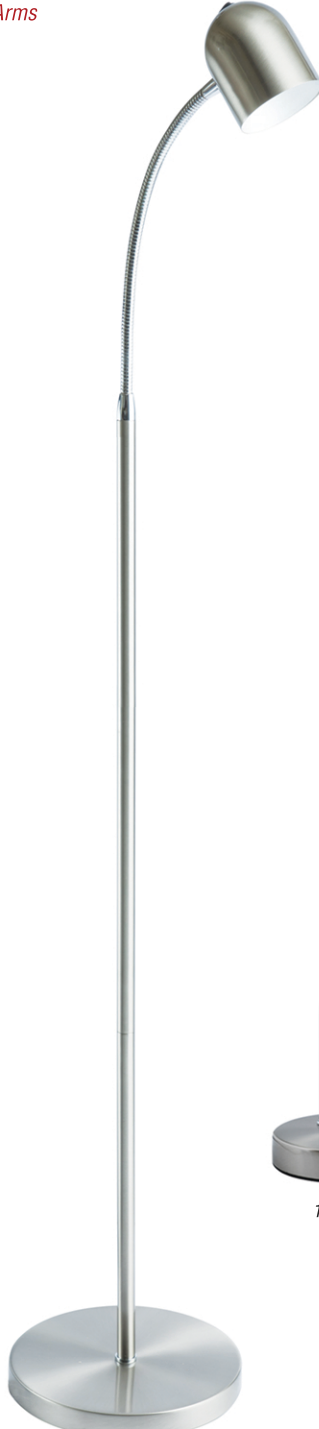

# LED LAMPS

LED floor and desk lamp features a contemporary design and a slim, streamlined profile that allows it to fit in tight spaces where additional light is needed.

A bendable Polished Chrome arm allows the light to be aimed and adjusted as necessary.

*Bendable Arms*

123LEDF-BK

134LEDT-BK

123LEDF-SC

134LEDT-SC

Item No.	Dimensions	No. of Bulbs	Bulb Type	Max. Wattage	CRI	Color Temperature	Lumens
123LEDF-BK	53"H x 8"W x 8"D - 5 lbs.	1	LED	5W	80+	3000K	400
123LEDF-SC	53"H x 8"W x 8"D - 5 lbs.	1	LED	5W	80+	3000K	400
134LEDT-BK	13.8"H x 5.12"W x 5.12"D - 2 lbs.	1	LED	5W	80+	3000K	400
134LEDT-SC	13.8"H x 5.12"W x 5.12"D - 2 lbs.	1	LED	5W	80+	3000K	400

PLUG-IN

DIMMABLE

HEIGHT ADJUSTABLE

HORIZONTALLY ADJUSTABLE