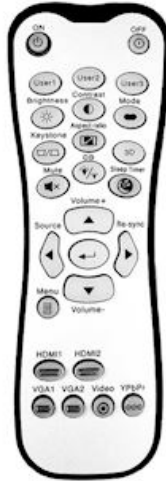

# BR-3001B

Remote Control

---

Backlit IR remote control for select Optoma projectors.

UPC: 796435 22 046 4

### General

Dimensions (W x D x H)	5.98" x 2.99" x 0.98"
Net weight	0.99 lbs

---