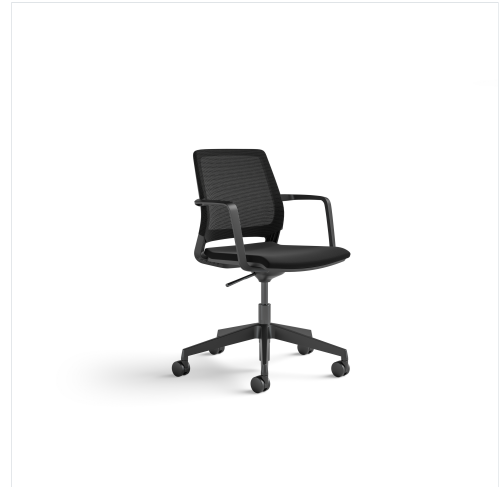

Medina™ Conference Chair

Model # 6828

Complete comfort for collaborative activities. Ideal for conference rooms and meeting spaces, Medina's modern Conference Chairs with wheels envelop you in support with a breathable mesh back that flexes with your movements. A pneumatic seat height adjustment and tilt lock offer ultimate comfort for short-term seating, keeping meeting participants engaged with their work and colleagues. Part of a full family seating solution, Medina brings comfort and enhances productivity everywhere your work happens.

COLORS

Model #	Color
6828BL	Black

FEATURES

- Mesh provides breathable back support
- Upholstered seat cushion for comfort
- Pneumatic seat height adjustment from 18"-22"
- Built-in flex mechanism intuitively supports shifts in posture
- 5-star base with casters for easy mobility
- Integrated arms for support
- Supports up to 275 pounds
- Full family of seating—from private office to conference room
- Ships within 48 hours to arrive quickly
- Meets rigid ISTA6A shipping standards to ensure chair arrives undamaged

WEIGHTS & DIMENSIONS

- Depth: 28"
- Height: 37"
- Width: 28"
- Weight: 22lbs

SHIPPING

- Method: UPSable
- Assembly Required: Yes
- Quantity Per Unit: 1
- Quickship: Yes

CERTIFICATIONS

**For more information see pricer.*