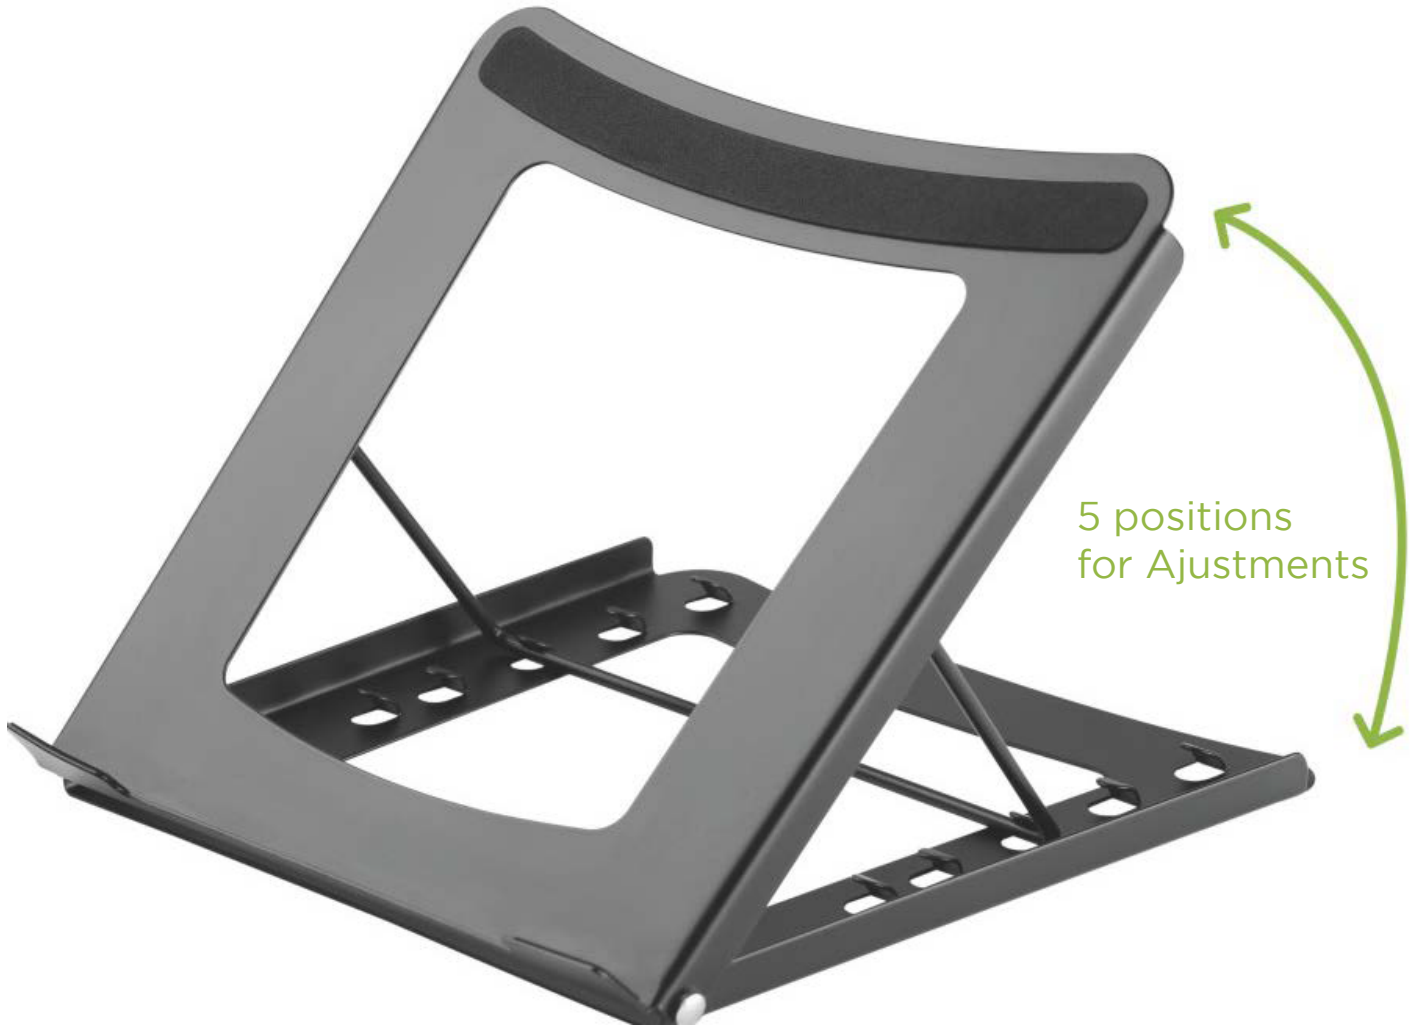

LR100 Series

Economy Height Adjustable Laptop/Tablet Stand

 IntekView™

Height Adjustable

Quick manual adjustments for optimal viewing and working angles.

Stylish Modern Open Design

offers maximum ventilation for your device.

Non-Slip Rubber Base

provides solid footing while protecting the tabletop surface from scratches.

Travel-Friendly Design

Folding design fits perfectly in laptop bags and backpacks.

LR100

PORTABLE ERGONOMICS

Suitable for 10"-15" laptops and most tablets

LR100 Series

Economy Height Adjustable Laptop/Tablet Stand

LR100

Weight Capacity
5 kg/11 lbs