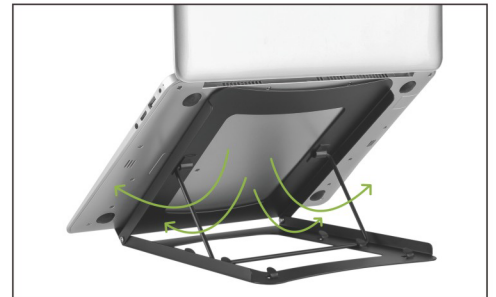

LR100 Series

Economy Height Adjustable Laptop/Tablet Stand

 IntekView™

Height Adjustable

Quick manual adjustments for optimal viewing and working angles.

Stylish Modern Open Design

offers maximum ventilation for your device.

Non-Slip Rubber Base

provides solid footing while protecting the tabletop surface from scratches.

Travel-Friendly Design

Folding design fits perfectly in laptop bags and backpacks.

LR100

PORTABLE ERGONOMICS

Suitable for 10"-15" laptops and most tablets

LR100 Series

Economy Height Adjustable Laptop/Tablet Stand

LR100

Weight Capacity
5 kg/11 lbs