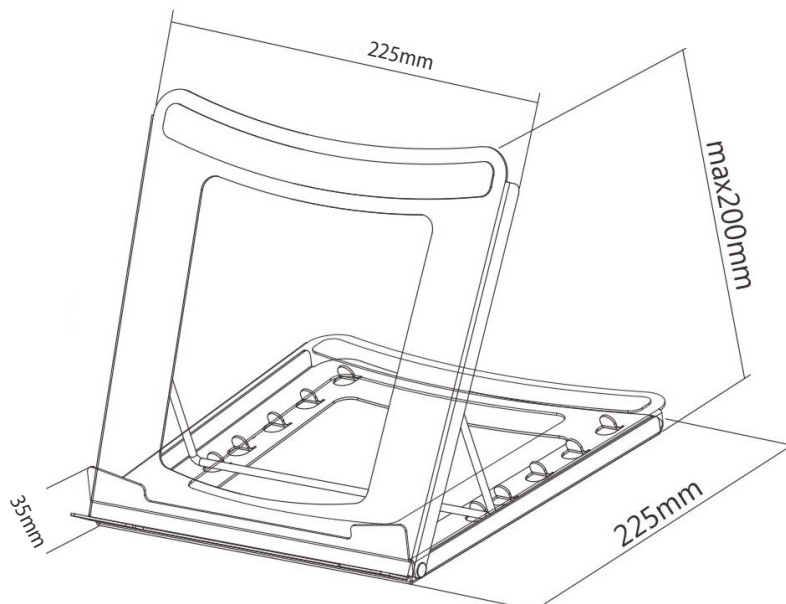

Non-Slip Rubber Base

provides solid footing while protecting the tabletop surface from scratches.

Travel-Friendly Design

Folding design fits perfectly in laptop bags and backpacks.

LR100

PORTABLE ERGONOMICS

Suitable for 10"-15" laptops and most tablets

LR100 Series

Economy Height Adjustable Laptop/Tablet Stand

LR100

Weight Capacity
5 kg/11 lbs