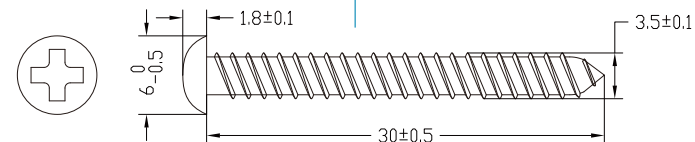

// Features

Network

- Wireless Rate:
  - 11 Mbps (802.11b)
  - 54 Mbps (802.11g)
  - 72.2 Mbps (802.11n)
- Frequency: 2.4 GHz
- Wireless Security: WPA/WPA2-PSK
- Security: 128 bit AES encryption with SSL/TLS
- Protocol: TCP/IP, DHCP, ICMP, DNS, NTP, HTTPS, TCP, UDP

Others

- Certification: FCC, IC, CE, NCC, RCM, RoHS

Package Contents:

1 Pack:	2 Pack:
Tapo C210 Camera × 1	Tapo C210 Camera × 2
Power Adapter × 1	Power Adapter × 2
Camera Base × 1	Camera Base × 2
Mounting Template × 1	Mounting Template × 2
Mounting Anchors × 2	Mounting Anchors × 4
Mounting Screws × 2	Mounting Screws × 4
Quick Start Guide	Quick Start Guide

- Operating Temperature: 0°C ~ 40°C
- Operating Humidity: 10% ~ 90% RH, Non-condensing