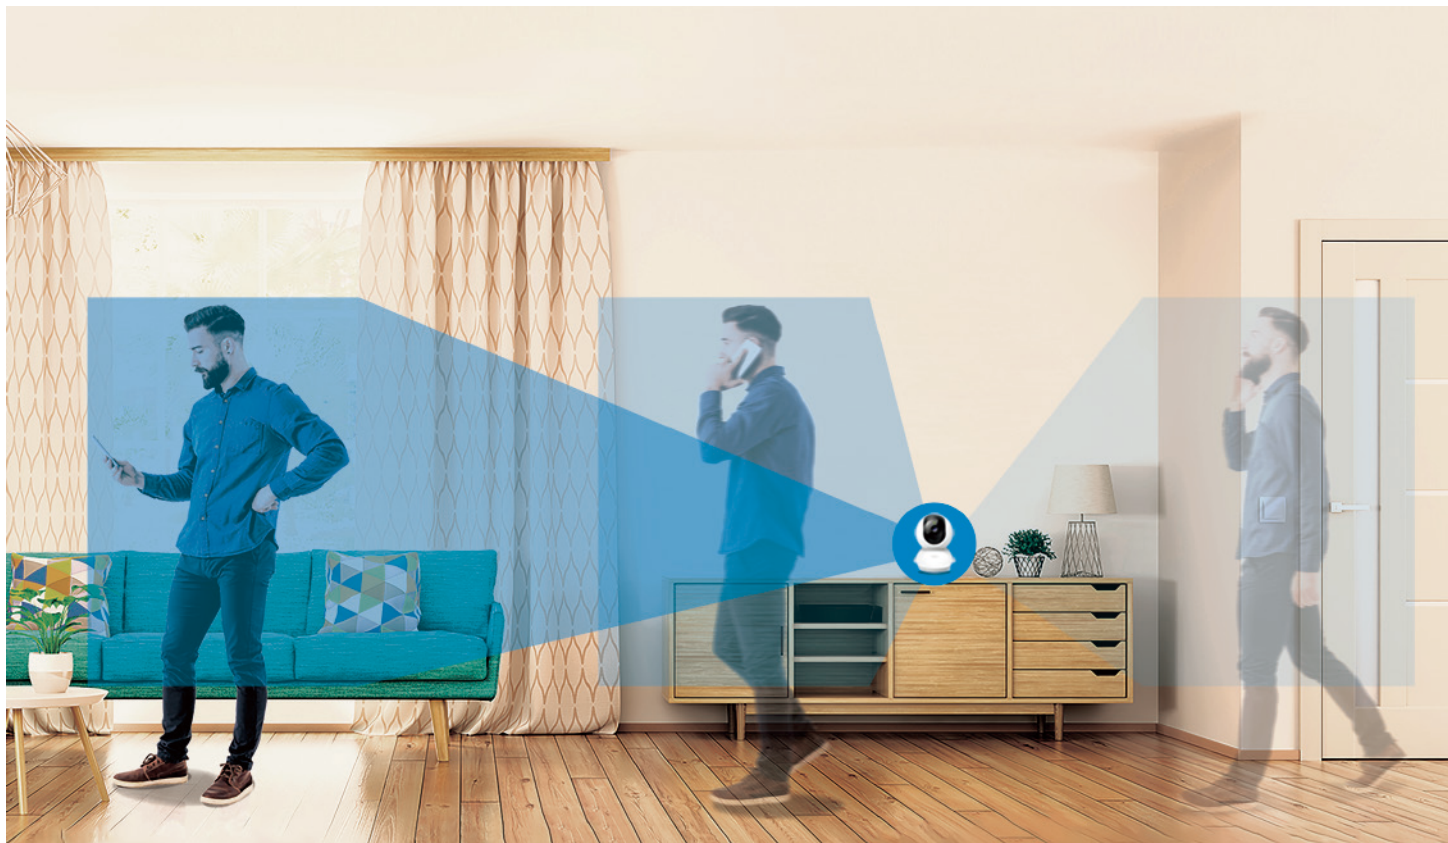

Pan/Tilt Home Security Wi-Fi Camera

2K
Resolution

Tapo C210

Smart.

Secure.

Easy.

Motion Detection and Tracking

Person
Detection

Baby Crying
Detection

Night Vision
up to 30 ft

works with | **amazon alexa**

works with
Google Home

// Highlight

Motion Detection and Tracking

Whenever the Pan/Tilt Home Security Wi-Fi Camera detects motion, it will automatically follow the subject, keeping it within the camera's field of view. No matter whether your child is climbing the kitchen cabinet, or the pet is stealing snacks, the smart camera helps you stay with them anytime, anywhere. Receive a notification whenever your camera detects motion and see a video clip of this motion to check everything.

// Features

Person Detection

Notify you when a person is detected.

2K Definition[^]

Provide more crisp details.

Customizable Block Zones

Set customizable block zones to keep private areas from being monitored.

Local microSD Storage[†]

Store up to 512 GB of video on a microSD card.

Two-Way Audio

Communicate in real time through a built-in microphone and speaker.

Baby Crying Detection

Notify you when your baby cries.