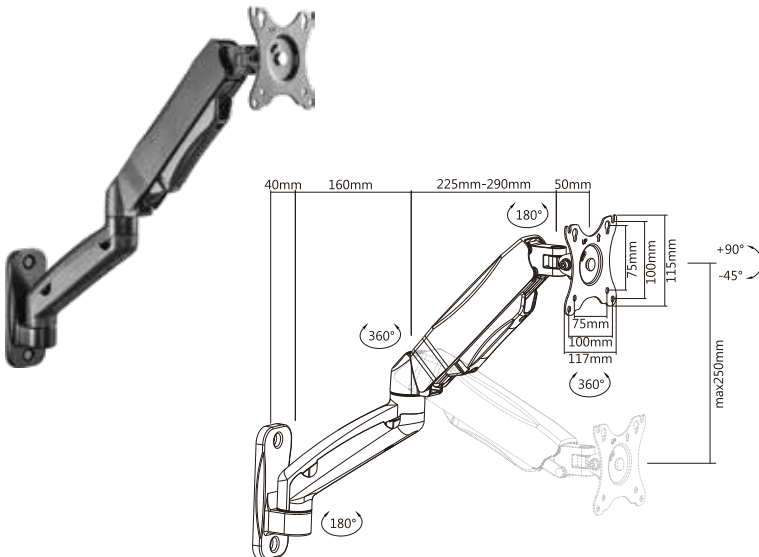

Wall Mount Single Screen Monitor Arm

MA100

Gas Spring Hovering System
adjusts your monitor with
the touch of your finger

Effortless Assembly

Slip your monitor in or slip it out
with ease

Rock Solid Support

keeps a firm grip on your monitor

Integrated Cable Management

keeps your cables neat and the arm
free of entanglement

Item No.	MA100
Fit Screen Size	17"-32"
Weight Capacity (per screen)	2-9kg (4.4lbs-19.8lbs)
Tilt Range	+90° - -45°
Swivel Range	+90° - -90°
Screen Rotation	+180° - -180°
Material	Aluminum, Steel