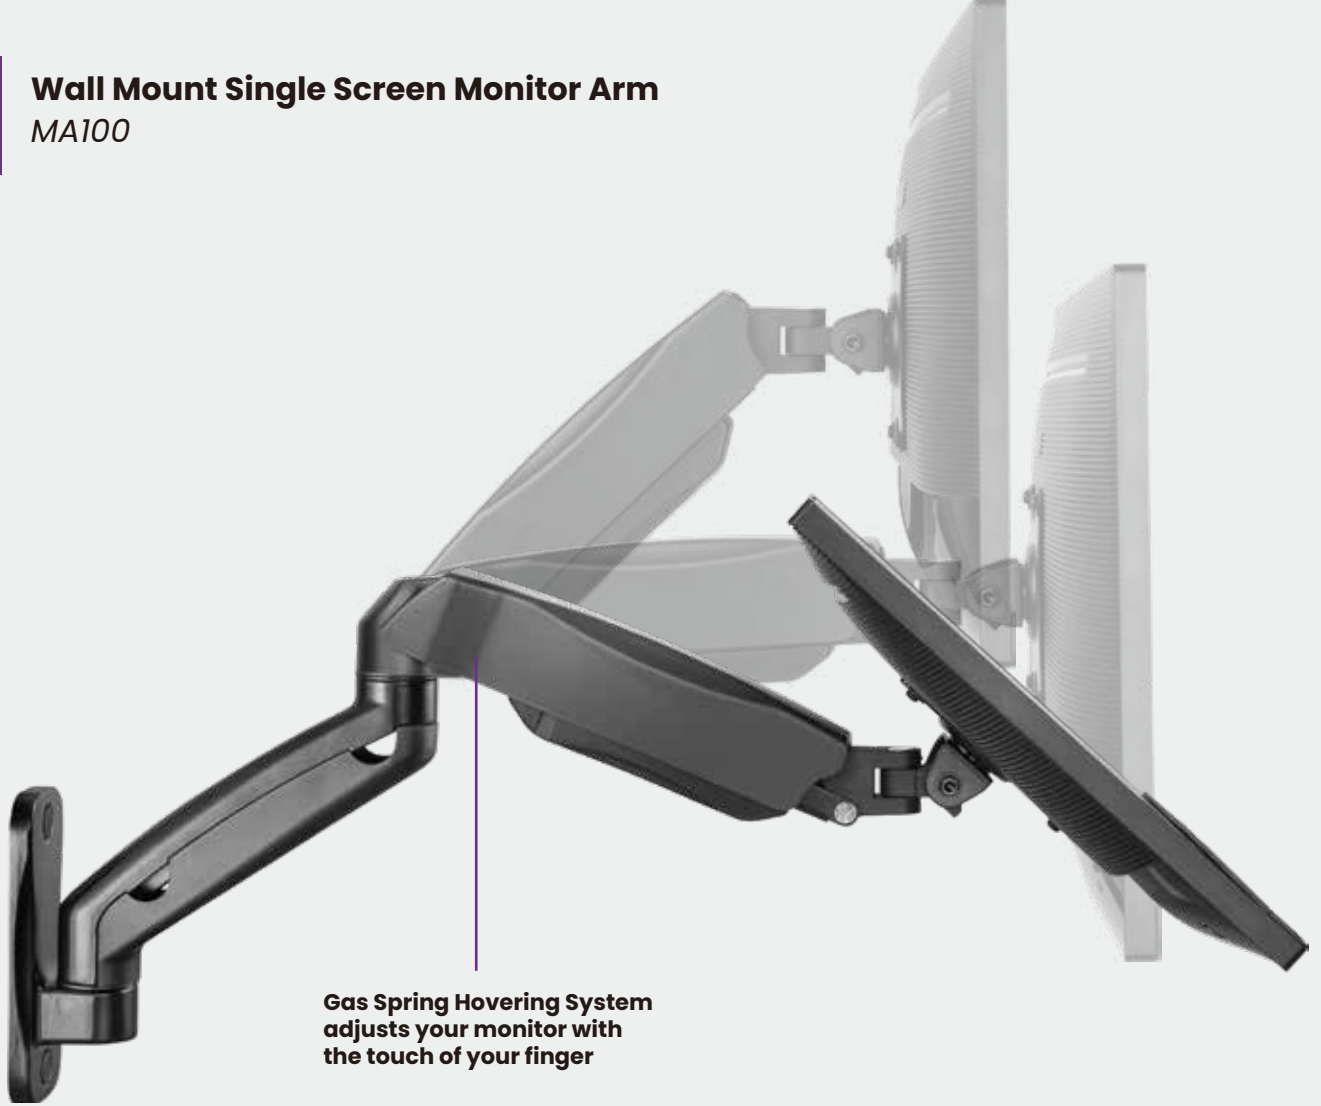

Wall Mount Single Screen Monitor Arm

MA100

Gas Spring Hovering System
adjusts your monitor with
the touch of your finger

Effortless Assembly

Slip your monitor in or slip it out
with ease

Rock Solid Support

keeps a firm grip on your monitor

Integrated Cable Management

keeps your cables neat and the arm
free of entanglement

Item No.	MA100
Fit Screen Size	17"-32"
Weight Capacity (per screen)	2-9kg (4.4lbs-19.8lbs)
Tilt Range	+90° - -45°
Swivel Range	+90° - -90°
Screen Rotation	+180° - -180°
Material	Aluminum, Steel