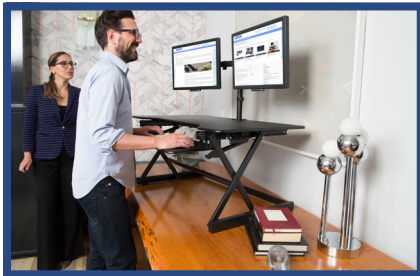

DADR-40

40" Adjustable Desk Riser with EVR

SHIPPING SPECS

CARTON DIMENSIONS (H X D X W)

6.50" x 42.50" x 26.13"

WEIGHT

46.30 LBS

HIGHLIGHTS

- EVR Enhanced Vertical Range from 5" to 20"
- 40" wide desktop holds 2 large monitors, laptop, etc.
- Straight up and down motion minimizes required depth (23").
- Ergonomic retractable keyboard tray 25.6" x 11.25" will also hold a laptop if needed.
- Gas shocks hold up to 40 lbs.
- Rear grommet to route cables or add optional monitor arm (up to 2-monitor capacity).
- Works with optional floor stands DADR-FS2 or DADR-FSM to create a complete fixed or mobile standing desk.
- Fully assembled and ready to use.
- Monitor arm not included (see Rocelco DM1, DM2).
- Available in black, white or teak.