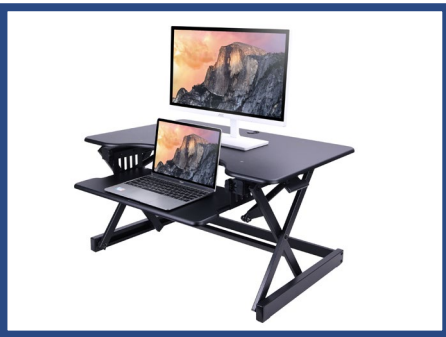

EADR-2

Adjustable Desk Riser with EVR

EADR-2 SHIPPING SPECS

DIMENSIONS (H X D X W)	7" x 34.5" x 23"
WEIGHT	38.25 LBS
UPC EADR-2 BLACK	6-93285-00071-3
UPC EADR-2 WHITE	6-93285-00072-0
UPC EADR-2 TEAK	6-93285-00125-3

- EVR Enhanced Vertical Range - rises up to 18" and lowers down to 5", to optimize the ergonomic work position for people of all heights.
- 32"W x 20.5"D top can hold 2 monitors or laptops.
- Straight up and down motion minimizes required depth (23").
- Includes an ergonomic retractable keyboard tray.
- Gas shocks hold up to 35 lbs.
- Grommet hole allows you to route cables or add an optional single or dual monitor arm.
- Fully assembled and ready to use.
- Available in black, white & teak