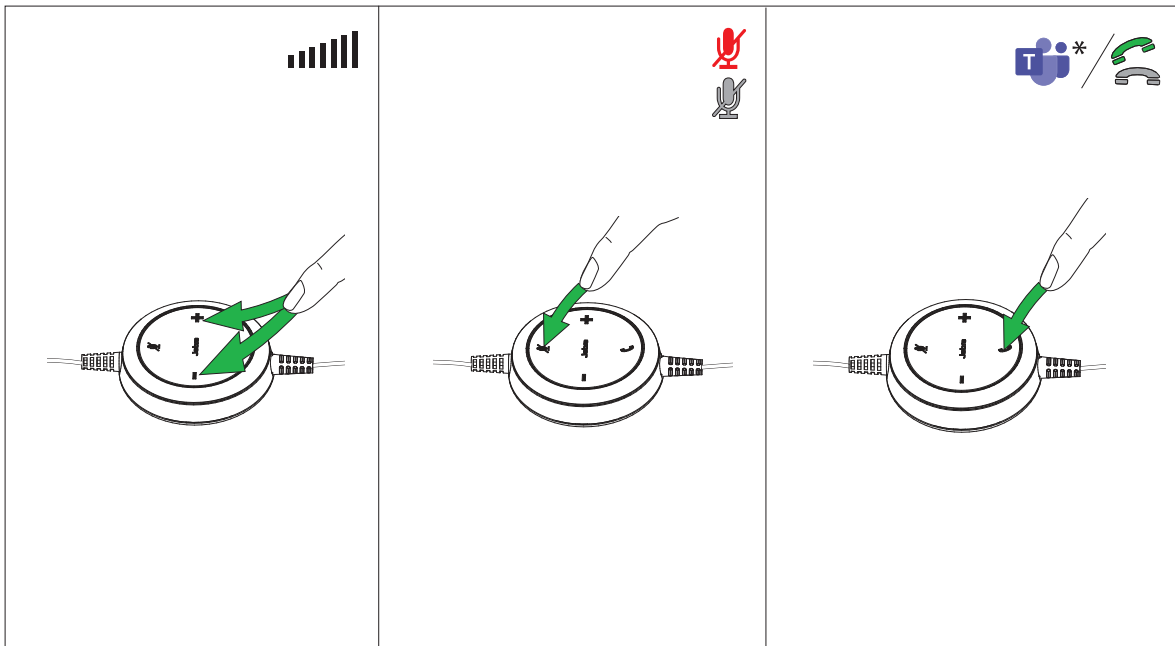

Jabra Evolve™ 30 II headset

Quick start guide

NOTE: USB-C connection is optimized for computers. USB-C connection with a mobile phone or tablet may give reduced performance.

*requires Microsoft Teams headset variant