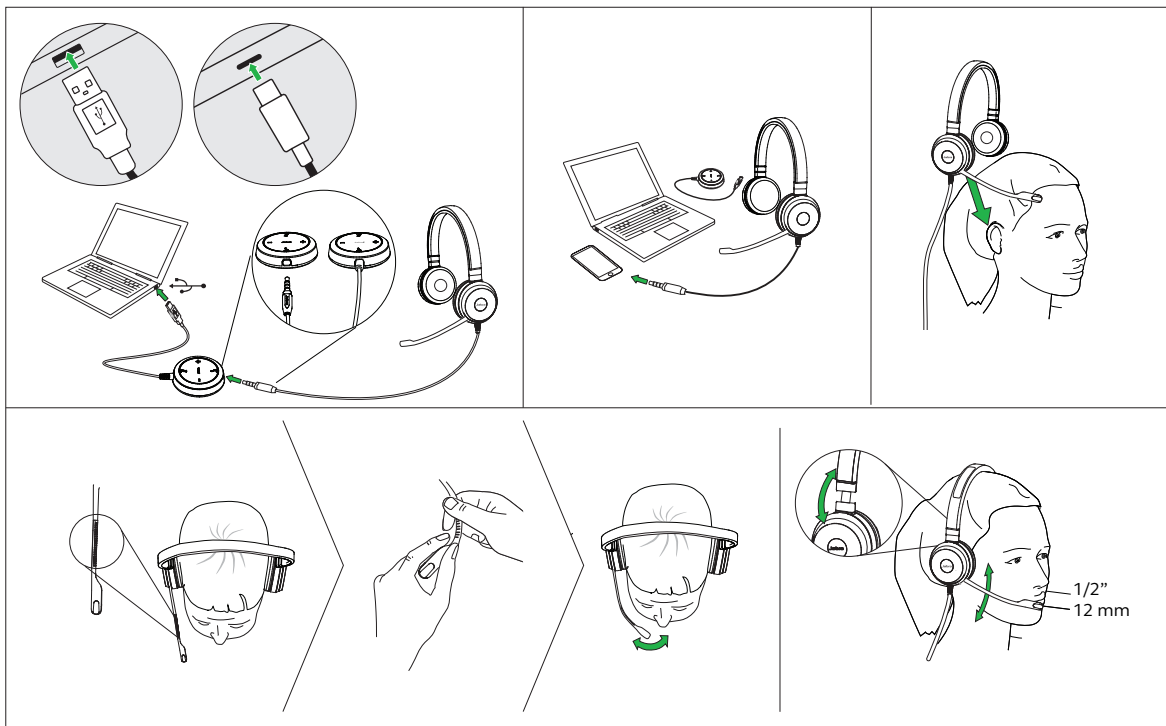

Jabra Evolve™ 30 II headset

Quick start guide

NOTE: USB-C connection is optimized for computers. USB-C connection with a mobile phone or tablet may give reduced performance.

*requires Microsoft Teams headset variant

MADE IN CHINA
MODEL(S): HSC060 / ENC060

81-04104 G